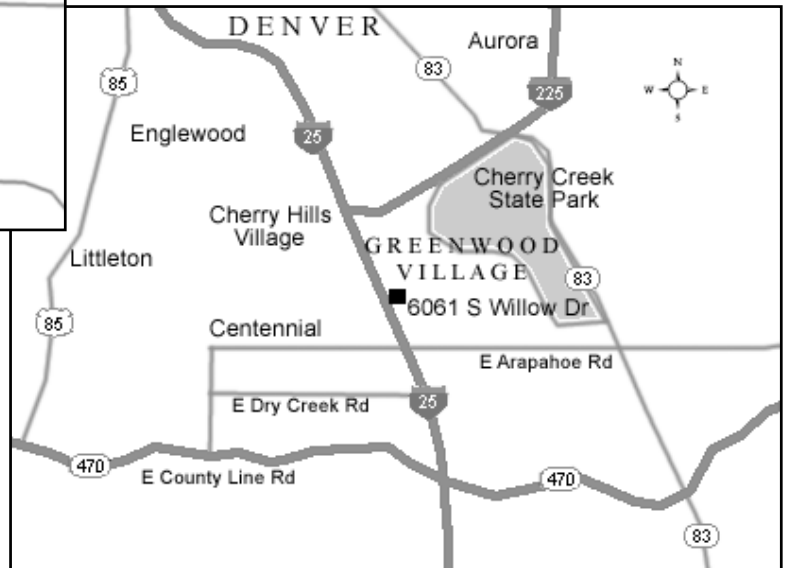

6061 S. Willow Drive, Ste. 310  
Greenwood Village, CO 80111  
Phone: 303-495-7000  
Fax: 303-495-7001  
trizetto.com

## Directions to TriZetto – Greenwood Village

---

### Directions from Denver International Airport (DIA)

From Denver Airport, exit Peña Blvd (only way out) to Interstate 70 west.

Travel to Interstate 225 south, then Interstate 25 south.

Exit Orchard Road; turn left on Orchard (east).

Travel to Willow Drive; turn right on Willow Drive (south).

Travel approximately 2 blocks to the Atrium building on the right hand side  
(Total of 29 miles).

The TriZetto Group Offices can be found in Suite 310.